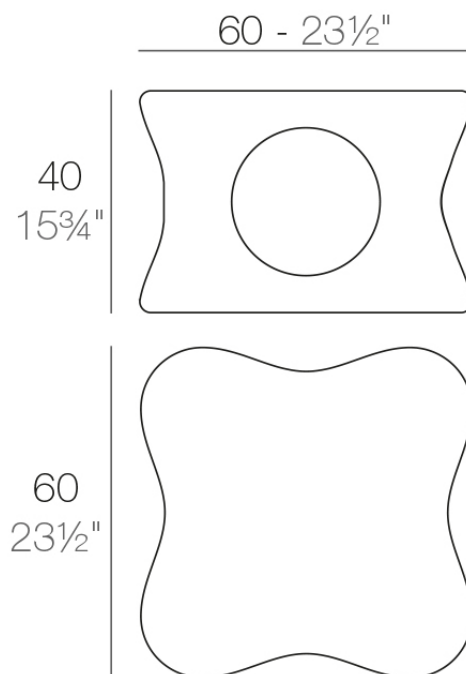

Info

Description

Made of polyethylene resin by rotational moulding. 100% Recyclable. Item suitable for indoor and outdoor use. Available in different finishes.

Weight: 9.5 Kg

PAL Mesa Baja
PAL Low Table

Finishes