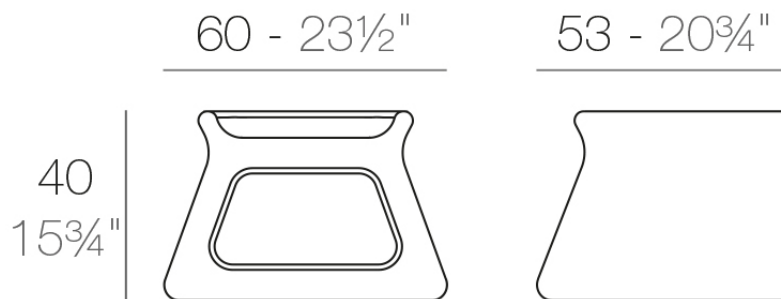

Info

Description

Made of polyethylene resin by rotational moulding. 100% Recyclable. Item suitable for indoor and outdoor use. Available in different finishes.

Weight: 7 Kg

PAL Taburete Bajo
PAL Low Stool