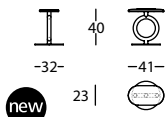

TOTEM by Sylvain Willenz, 2020

Taburete tapizado / Upholstered stool / Tabouret tapissé

353.46.E

TOTEM BANQUETA H40 ASIENTO TAPIZADO
TOTEM H40 STOOL UPHOLSTERED SEAT
TOTEM TABOURET H40 ASSISE TAPISSÉ

0,09 m³ / 1 Pack. / 12,0 kg