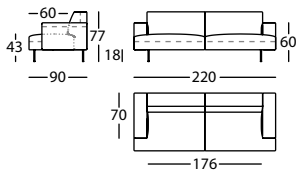

303.11.Y.2

TIPTOE SOFÁ 220 BRAZO CORTO
TIPTOE SOFA 220 SHORT ARM
TIPTOE CANAPE 220 ACCOUDOIR COURT

1,32 m³ / 1 Pack. / 77,0 kg