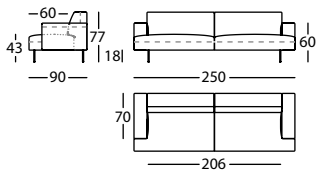

303.11.Z.2.2

TIPTOE SOFÁ 250 BRAZO CORTO
TIPTOE SOFA 250 SHORT ARM
TIPTOE CANAPE 250 ACCOUDOIR COURT

1,48 m³ / 1 Pack. / 86,0 kg