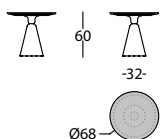

363.74.GG.A6

PION PETRA MESA D68X60
PION PETRA TABLE D68X60
PION PETRA TABLE D68X60

0,19 m² / 2 Pack. / 51,0 kg