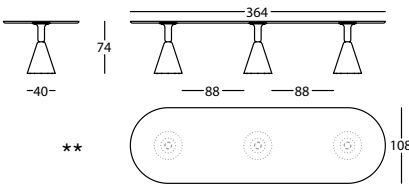

0,32 m<sup>3</sup> / 2 Pack. / 59,0 kg

**363.74.RH.FR**

PION FRESNO MESA D150X74  
PION ASH TABLE D150X74  
PION FRÈNE TABLE D150X74

0,40 m<sup>3</sup> / 2 Pack. / 93,0 kg

PION by Ionna Vautrin, 2013

**363.74.WLH.FR**

PION FRESNO MESA 200X100X74  
 PION ASH TABLE 200X100X74  
 PION FRÈNE TABLE 200X100X74

0,51 m<sup>3</sup> / 3 Pack. / 96,0 kg

**363.74.Z1LH.FR**

PION FRESNO MESA 240X100X74  
 PION ASH TABLE 240X100X74  
 PION FRÈNE TABLE 240X100X74

0,55 m<sup>3</sup> / 3 Pack. / 104,0 kg

**363.74.Z94LH.FR**

PION FRESNO MESA CONFERENCIA 364X108X74  
 PION ASH CONFERENCE TABLE 364X108X74  
 PION FRÈNE TABLE DE CONFÉRENCE 364X108X74

0,97 m<sup>3</sup> / 4 Pack. / 203,0 kg