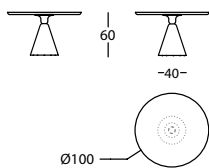

363.74.LG.FR

PION FRESNO MESA D100X60
PION ASH TABLE D100X60
PION FRÈNE TABLE D100X60

0,21 m³ / 2 Pack. / 44,0 kg