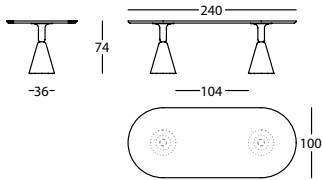

0,24 m<sup>3</sup> / 2 Pack. / 40,0 kg

**363.74.LH.FR**

PION FRESNO MESA D100X74  
PION ASH TABLE D100X74  
PION FRÈNE TABLE D100X74

0,27 m<sup>3</sup> / 2 Pack. / 45,0 kg

**363.74.NH.FR**

PION FRESNO MESA D120X74  
PION ASH TABLE D120X74  
PION FRÈNE TABLE D120X74

0,32 m<sup>3</sup> / 2 Pack. / 59,0 kg

**363.74.RH.FR**

PION FRESNO MESA D150X74  
PION ASH TABLE D150X74  
PION FRÈNE TABLE D150X74

0,40 m<sup>3</sup> / 2 Pack. / 93,0 kg

PION by Ionna Vautrin, 2013

**363.74.WLH.FR**

PION FRESNO MESA 200X100X74  
 PION ASH TABLE 200X100X74  
 PION FRÈNE TABLE 200X100X74

0,51 m<sup>3</sup> / 3 Pack. / 96,0 kg

**363.74.Z1LH.FR**

PION FRESNO MESA 240X100X74  
 PION ASH TABLE 240X100X74  
 PION FRÈNE TABLE 240X100X74