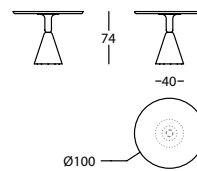

363.74.LH.FR

PION FRESNO MESA D100X74
PION ASH TABLE D100X74
PION FRÈNE TABLE D100X74

0,27 m³ / 2 Pack. / 45,0 kg