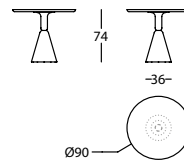

363.74.KH.FR

PION FRESNO MESA D90X74
PION ASH TABLE D90X74
PION FRÈNE TABLE D90X74

0,24 m³ / 2 Pack. / 40,0 kg