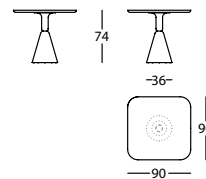

363.74.KKH.FR

PION FRESNO MESA 90X90X74
PION ASH TABLE 90X90X74
PION FRÈNE TABLE 90X90X74

0,24 m³ / 2 Pack. / 36,0 kg