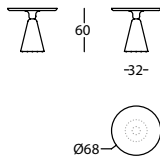

363.74.GG.FR

PION FRESNO MESA D68X60
PION ASH TABLE D68X60
PION FRÈNE TABLE D68X60

0,15 m³ / 2 Pack. / 32,0 kg