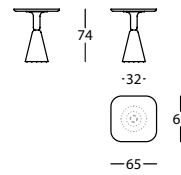

0,15 m<sup>3</sup> / 2 Pack. / 19,0 kg

**363.74.GG.FR**

PION FRESNO MESA D68X60  
PION ASH TABLE D68X60  
PION FRÈNE TABLE D68X60

0,15 m<sup>3</sup> / 2 Pack. / 32,0 kg

**363.74.KG.FR**

PION FRESNO MESA D90X60  
PION ASH TABLE D90X60  
PION FRÈNE TABLE D90X60

0,18 m<sup>3</sup> / 2 Pack. / 39,0 kg

**363.74.LG.FR**

PION FRESNO MESA D100X60  
PION ASH TABLE D100X60  
PION FRÈNE TABLE D100X60

0,21 m<sup>3</sup> / 2 Pack. / 44,0 kg

**363.74.NG.FR**

PION FRESNO MESA D120X60  
PION ASH TABLE D120X60  
PION FRÈNE TABLE D120X60

0,26 m<sup>3</sup> / 2 Pack. / 52,0 kg

**363.74.GGH.FR**

PION FRESNO MESA 65X65X74  
PION ASH TABLE 65X65X74  
PION FRÈNE TABLE 65X65X74

0,21 m<sup>3</sup> / 2 Pack. / 33,0 kg

**363.74.GH.FR**

PION FRESNO MESA D68X74  
PION ASH TABLE D68X74  
PION FRÈNE TABLE D68X74