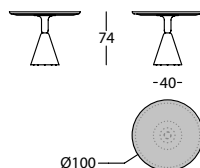

363.74.LH.A6

PION PETRA MESA D100X74
PION PETRA TABLE D100X74
PION PETRA TABLE D100X74

0,29 m² / 2 Pack. / 78,0 kg