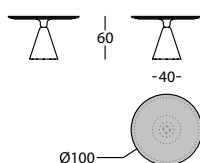

363.74.LG.A6

PION PETRA MESA D100X60
PION PETRA TABLE D100X60
PION PETRA TABLE D100X60

0,26 m² / 2 Pack. / 77,0 kg