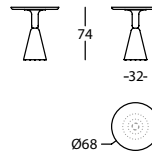

0,15 m<sup>3</sup> / 2 Pack. / 19,0 kg

**363.74.GG.FR**

PION FRESNO MESA D68X60  
PION ASH TABLE D68X60  
PION FRÈNE TABLE D68X60

0,15 m<sup>3</sup> / 2 Pack. / 32,0 kg

**363.74.KG.FR**

PION FRESNO MESA D90X60  
PION ASH TABLE D90X60  
PION FRÈNE TABLE D90X60

0,18 m<sup>3</sup> / 2 Pack. / 39,0 kg

**363.74.LG.FR**

PION FRESNO MESA D100X60  
PION ASH TABLE D100X60  
PION FRÈNE TABLE D100X60

0,21 m<sup>3</sup> / 2 Pack. / 44,0 kg

**363.74.NG.FR**

PION FRESNO MESA D120X60  
PION ASH TABLE D120X60  
PION FRÈNE TABLE D120X60

0,26 m<sup>3</sup> / 2 Pack. / 52,0 kg

**363.74.GGH.FR**

PION FRESNO MESA 65X65X74  
PION ASH TABLE 65X65X74  
PION FRÈNE TABLE 65X65X74

0,21 m<sup>3</sup> / 2 Pack. / 33,0 kg

**363.74.GH.FR**

PION FRESNO MESA D68X74  
PION ASH TABLE D68X74  
PION FRÈNE TABLE D68X74