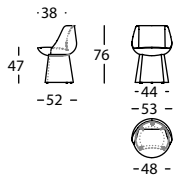

CUIR

- Non disponible.

MAGNUM by EstudiHac, 2017

Silla / Chair / Chaise

**311.41**MAGNUM SILLA BASE TAPIZADA
MAGNUM CHAIR WITH UPHOLSTERED BASE
MAGNUM CHAISE BASE TAPISÉE0,21 m³ / 1 Pack. / 11,0 kg**311.41.6**MAGNUM SILLA PATAS MADERA
MAGNUM CHAIR WOODEN LEGS
MAGNUM CHAISE PIEDS BOIS0,21 m³ / 1 Pack. / 11,0 kg**311.41.7**MAGNUM SILLA PATAS METAL
MAGNUM CHAIR METAL LEGS
MAGNUM CHAISE PIEDS METAL