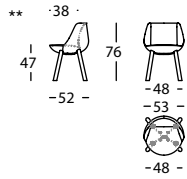

CUIR

- Non disponible.

MAGNUM by EstudiHac, 2017

Silla / Chair / Chaise

**311.41**MAGNUM SILLA BASE TAPIZADA
MAGNUM CHAIR WITH UPHOLSTERED BASE
MAGNUM CHAISE BASE TAPISÉE0,21 m³ / 1 Pack. / 11,0 kg**311.41.6**MAGNUM SILLA PATAS MADERA
MAGNUM CHAIR WOODEN LEGS
MAGNUM CHAISE PIEDS BOIS0,21 m³ / 1 Pack. / 11,0 kg**311.41.7**MAGNUM SILLA PATAS METAL
MAGNUM CHAIR METAL LEGS
MAGNUM CHAISE PIEDS METAL