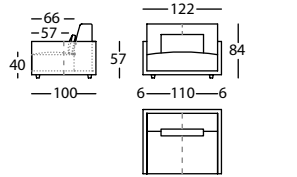

256.11.NJ.2

HAPPEN SILLON 122 BRAZO ESTRECHO H84
HAPPEN ARMCHAIR 122 NARROW ARM H84
HAPPEN FAUTEUIL 122 BRAS ETROIT H84

0,91 m³ / 1 Pack. / 38,0 kg