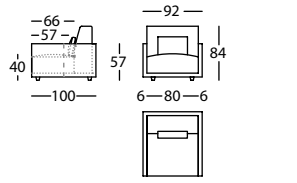

256.11.KJ.2

HAPPEN SILLON 92 BRAZO ESTRECHO H84
HAPPEN ARMCHAIR 92 NARROW ARM H84
HAPPEN FAUTEUIL 92 BRAS ETROIT H84

0,67 m³ / 1 Pack. / 32,0 kg