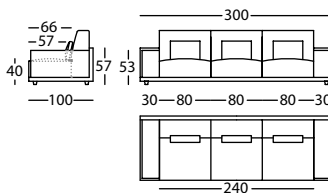

256.11.Z7J.1

HAPPEN SOFA 300 BRAZO ANCHO H84
HAPPEN SOFA 300 WIDE ARM H84
HAPPEN CANAPE 300 BRAS LARGE H84

2,20 m³ / 1 Pack. / 84,0 kg