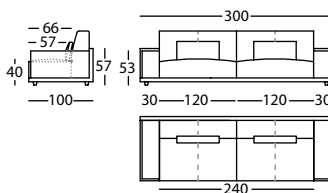

256.11.Z7J.A71

HAPPEN SOFA 300 BRAZO ANCHO H84 2 ALM
HAPPEN SOFA 300 WIDE ARM H84 2 CUSHIONS
HAPPEN CANAPE 300 BRAS LARGE H84 2 COUSSINS

2,20 m³ / 1 Pack. / 84,0 kg