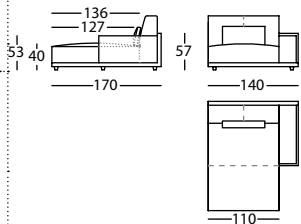

256.142.QTJ.1.D

HAPPEN CHAISE 140X170 BRAZO ANCHO DCHO H84
HAPPEN CHAISE 140X170 WIDE RIGHT ARM H84
H CHAISE 140X170 BRAS LARGE DROIT H84

1,75 m³ / 1 Pack. / 60,0 kg