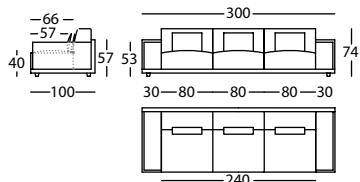

256.11.Z7H.1

HAPPEN SOFA 300 BRAZO ANCHO H74
HAPPEN SOFA 300 WIDE ARM H74
HAPPEN CANAPE 300 BRAS LARGE H74

2,20 m³ / 1 Pack. / 84,0 kg