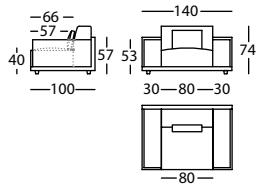

HAPPEN by Rafa García, 2010

H74

Respaldo bajo / Low back / Dossier bas

256.11.QH.1

HAPPEN SILLON 140 BRAZO ANCHO H74
HAPPEN ARMCHAIR 140 WIDE ARM H74
HAPPEN FAUTEUIL 140 BRAS LARGE H74

1,04 m³ / 1 Pack. / 36,0 kg