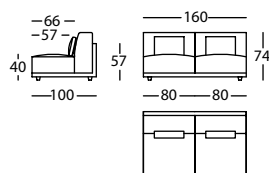

256.121.SH

HAPPEN MODULO 160 H74
HAPPEN MODULE 160 H74
HAPPEN MODULE 160 H74

1,19 m³ / 1 Pack. / 46,0 kg