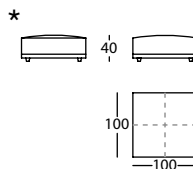

256.151.LL

HAPPEN PUF 100X100
HAPPEN POUF 100X100
HAPPEN POUF 100X100

0,46 m³ / 1 Pack. / 23,0 kg