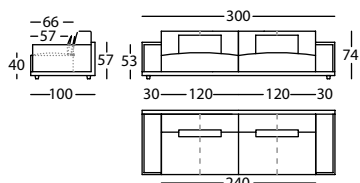

256.11.Z7H.A71

HAPPEN SOFA 300 BRAZO ANCHO H74 2 ALM
HAPPEN SOFA 300 WIDE ARM H74 2 CUSHIONS
HAPPEN CANAPE 300 BRAS LARGE H74 2 COUSSINS

2,20 m³ / 1 Pack. / 84,0 kg