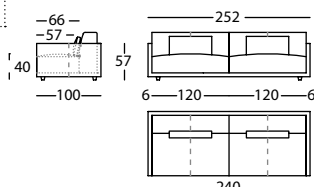

256.11.Z2H.A72

HAPPEN SOFA 252 BRAZO ESTRECHO H74 2 ALM
HAPPEN SOFA 252 NARROW ARM H74 2 CUSHIONS
HAPPEN CANAPE 252 BRAS ETROIT H74 2 COUSSINS

1,85 m³ / 1 Pack. / 80,0 kg