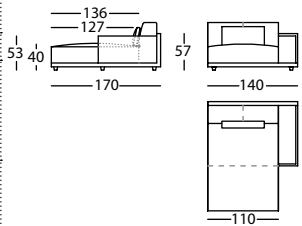

256.142.QTH.1.D

HAPPEN CHAISE 140X170 BRAZO ANCHO DCHO H74
HAPPEN CHAISE 140X170 WIDE RIGHT ARM H74
HAPPEN CHAISE 140X170 BRAS LARGE DROIT H74

1,75 m³ / 1 Pack. / 60,0 kg