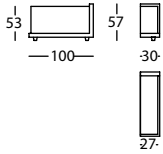

HAPPEN by Rafa García, 2010

H84

Respaldo alto / High back / Dossier haut

256.131.D

HAPPEN BRAZO ANCHO DCHO
HAPPEN WIDE RIGHT ARM
HAPPEN BRAS LARGE DROIT

0,23 m³ / 1 Pack. / 8,0 kg