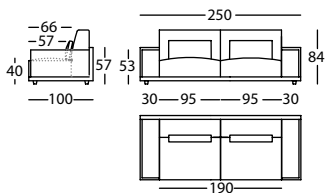

256.11.ZZJ.A71

HAPPEN SOFA 250 BRAZO ANCHO H84 SIMETRICO
HAPPEN SOFA 250 WIDE ARM H84 SYMMETRIC
HAPPEN CANAPE 250 BRAS LARGE H84 SYMÉTRIQUE

1,84 m³ / 1 Pack. / 68,0 kg