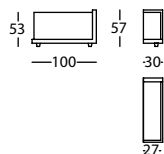

HAPPEN by Rafa García, 2010

H74

Respaldo bajo / Low back / Dossier bas

256.131.D

HAPPEN BRAZO ANCHO DCHO
HAPPEN WIDE RIGHT ARM
HAPPEN BRAS LARGE DROIT

0,23 m³ / 1 Pack. / 8,0 kg