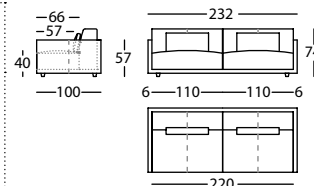

256.11.ZH.2

HAPPEN SOFA 232 BRAZO ESTRECHO H74
HAPPEN SOFA 232 NARROW ARM H74
HAPPEN CANAPE 232 BRAS ETROIT H74

1,71 m³ / 1 Pack. / 85,0 kg