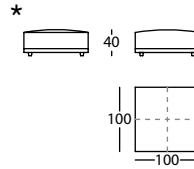

256.151.LL

HAPPEN PUF 100X100
HAPPEN POUF 100X100
HAPPEN POUF 100X100

0,46 m³ / 1 Pack. / 23,0 kg