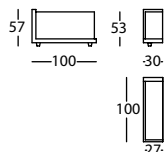

256.131.I

HAPPEN BRAZO ANCHO IZDO
HAPPEN WIDE LEFT ARM
HAPPEN BRAS LARGE GAUCHE

0,23 m³ / 1 Pack. / 8,0 kg