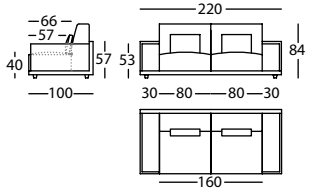

HAPPEN by Rafa García, 2010

H84

Respaldo alto / High back / Dossier haut

256.11.QJ.1

HAPPEN SILLON 140 BRAZO ANCHO H84
HAPPEN ARMCHAIR 140 WIDE ARM H84
HAPPEN FAUTEUIL 140 BRAS LARGE H84

1,04 m³ / 1 Pack. / 36,0 kg