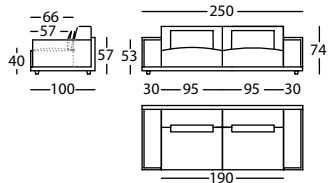

256.11.Z2H.A71

HAPPEN SOFA 250 BRAZO ANCHO H74 SIMETRICO
HAPPEN SOFA 250 WIDE ARM H74 SYMMETRIC
H CANAPE 250 BRAS LARGE H74 SYMÉTRIQUE

1,84 m³ / 1 Pack. / 68,0 kg