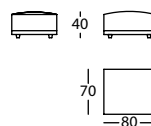

256.151.JH

HAPPEN PUF 80X70
HAPPEN POUF 80X70
HAPPEN POUF 80X70

0,26 m³ / 1 Pack. / 16,0 kg