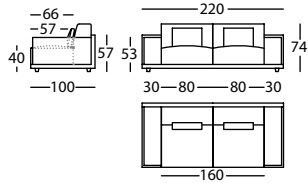

256.11.YH.1

HAPPEN SOFA 220 BRAZO ANCHO H74
HAPPEN SOFA 220 WIDE ARM H74
HAPPEN CANAPE 220 BRAS LARGE H74

1,64 m³ / 1 Pack. / 56,0 kg