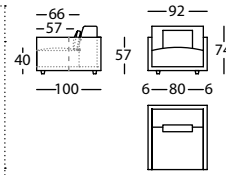

256.11.KH.2

HAPPEN SILLON 92 BRAZO ESTRECHO H74
HAPPEN ARMCHAIR 92 NARROW ARM H74
HAPPEN FAUTEUIL 92 BRAS ETROIT H74

0,67 m³ / 1 Pack. / 32,0 kg