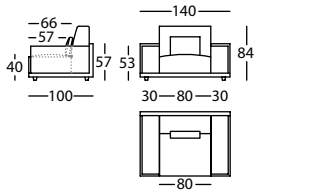

HAPPEN by Rafa García, 2010

H84

Respaldo alto / High back / Dossier haut

256.11.QJ.1

HAPPEN SILLON 140 BRAZO ANCHO H84
HAPPEN ARMCHAIR 140 WIDE ARM H84
HAPPEN FAUTEUIL 140 BRAS LARGE H84

1,04 m³ / 1 Pack. / 36,0 kg