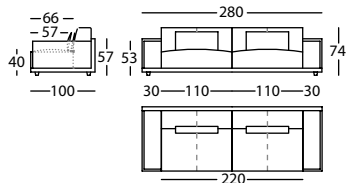

256.11.Z5H.1

HAPPEN SOFA 280 BRAZO ANCHO H74
HAPPEN SOFA 280 WIDE ARM H74
HAPPEN CANAPE 280 BRAS LARGE H74

2,06 m³ / 1 Pack. / 71,0 kg