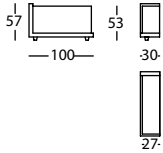

256.131.I

HAPPEN BRAZO ANCHO IZDO
HAPPEN WIDE LEFT ARM
HAPPEN BRAS LARGE GAUCHE

0,23 m³ / 1 Pack. / 8,0 kg