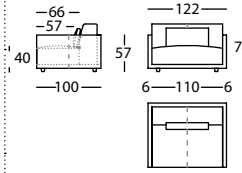

256.11.NH.2

HAPPEN SILLON 122 BRAZO ESTRECHO H74
HAPPEN ARMCHAIR 122 NARROW ARM H74
HAPPEN FAUTEUIL 122 BRAS ETROIT H74

0,91 m³ / 1 Pack. / 38,0 kg