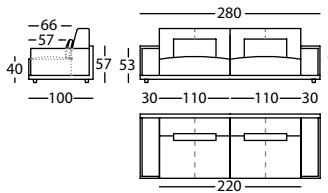

256.11.Z5J.1

HAPPEN SOFA 280 BRAZO ANCHO H84
HAPPEN SOFA 280 WIDE ARM H84
HAPPEN CANAPE 280 BRAS LARGE H84

2,06 m³ / 1 Pack. / 71,0 kg