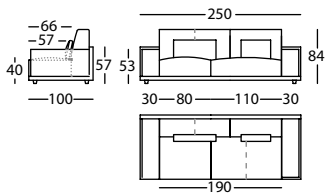

256.11.ZZJ.1

HAPPEN SOFA 250 BRAZO ANCHO H84
HAPPEN SOFA 250 WIDE ARM H84
HAPPEN CANAPE 250 BRAS LARGE H84

1,84 m³ / 1 Pack. / 68,0 kg