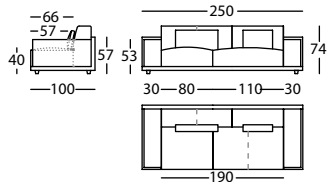

256.11.Z2H.1

HAPPEN SOFA 250 BRAZO ANCHO H74
HAPPEN SOFA 250 WIDE ARM H74
HAPPEN CANAPE 250 BRAS LARGE H74

1,84 m³ / 1 Pack. / 68,0 kg