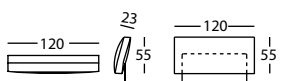

244.28.NF.M

CITY CASUAL ALMOHADA RES 120X55
CITY CASUAL BACK CUSHION 120X55
CITY CASUAL COUSSIN DOSSIER 120X55

0,21 m³ / 1 Pack. / 4,0 kg