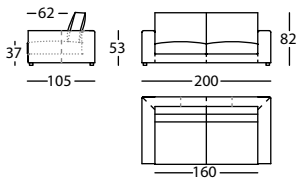

243.11.W

CITY SOFT SOFA 200
CITY SOFT SOFA 200
CITY SOFT CANAPE 200

1,44 m³ / 1 Pack. / 67,3 kg