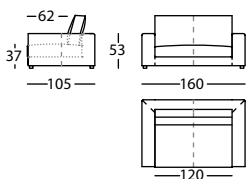

243.11.S

CITY SOFT SOFA 160
CITY SOFT SOFA 160
CITY SOFT CANAPE 160

1,14 m³ / 1 Pack. / 56,0 kg