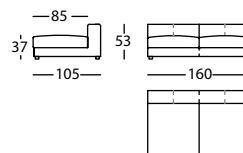

244.121.S

CITY CASUAL MODULO 160
CITY CASUAL MODULE 160
CITY CASUAL MODULE 160

1,13 m³ / 1 Pack. / 43,0 kg