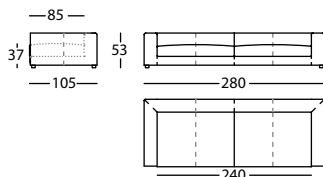

244.11.Z5

CITY CASUAL SOFA 280
CITY CASUAL SOFA 280
CITY CASUAL CANAPE 280

1,96 m³ / 1 Pack. / 70,0 kg

Brazos y módulos / Arms & modules /
Bras et modules

244.13.D

CITY CASUAL BRAZO DCHO
CITY CASUAL RIGHT ARM
CITY CASUAL BRAS DROIT

0,13 m³ / 1 Pack. / 9,0 kg