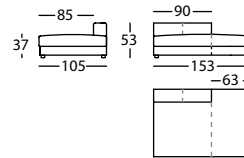

244.17.LR.D

CITY CASUAL MOD TERMINAL 153 DCHO
CITY C. RIGHT TERMINAL MOD. 153
CITY CASUAL MOD. TERMINAL 153

1,11 m³ / 1 Pack. / 42,0 kg