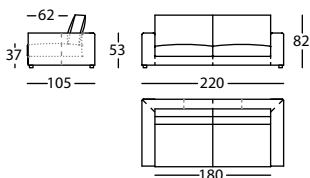

243.11.Y

CITY SOFT SOFA 220
CITY SOFT SOFA 220
CITY SOFT CANAPE 220

1,55 m³ / 1 Pack. / 70,8 kg