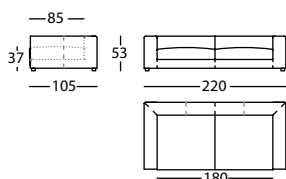

244.11.Y

CITY CASUAL SOFA 220
CITY CASUAL SOFA 220
CITY CASUAL CANAPE 220

1,55 m³ / 1 Pack. / 63,8 kg