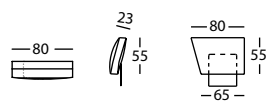

244.26.JF.M.D

CITY C. ALMOHADA RES ANGULO 80X55 DCHO
CITY C. BACK CUSHION 80X55 RIGHT CORNER UNIT
CITY CASUAL COUSSIN DOS ANGLE 80X55 DROIT

0,19 m³ / 1 Pack. / 4,0 kg