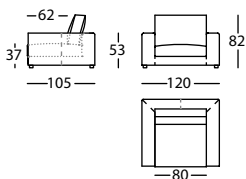

CITY SOFT by Rafa García, 2008

243.11.N

CITY SOFT SILLON 120
CITY SOFT ARMCHAIR 120
CITY SOFT FAUTEUIL 120

0,86 m³ / 1 Pack. / 43,9 kg