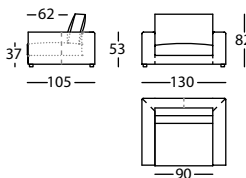

243.11.P

CITY SOFT SILLON 130
CITY SOFT ARMCHAIR 130
CITY SOFT FAUTEUIL 130

0,93 m³ / 1 Pack. / 45,2 kg