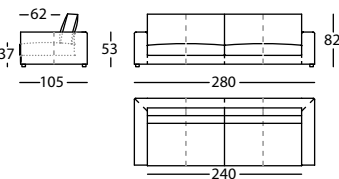

243.11.Z5

CITY SOFT SOFA 280
CITY SOFT SOFA 280
CITY SOFT CANAPE 280

1,96 m³ / 1 Pack. / 92,5 kg

Brazos y módulos / Arms & modules /
Bras et modules

243.13.D

CITY SOFT BRAZO DCHO
CITY SOFT RIGHT ARM
CITY SOFT BRAS DROIT

0,13 m³ / 1 Pack. / 10,0 kg