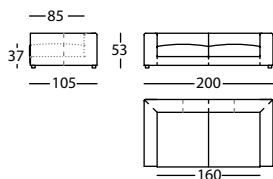

244.11.W

CITY CASUAL SOFA 200
CITY CASUAL SOFA 200
CITY CASUAL CANAPE 200

1,44 m³ / 1 Pack. / 60,3 kg