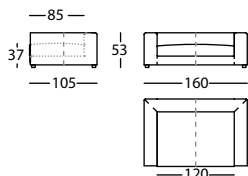

244.11.S

CITY CASUAL SOFA 160
CITY CASUAL SOFA 160
CITY CASUAL CANAPE 160

1,14 m³ / 1 Pack. / 51,0 kg