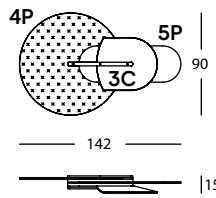

315.F453E
BEETLE CONFIG. 453E

315.F453E
0,14 m³ / 1 Pack. / 10,9 kg

315.3A.4P
BEETLE PANEL 4 PLANO
BEETLE PANEL 4: FLAT
BEETLE PANNEAU 4: PLAT

315.3A.5P
BEETLE PANEL 5 PLANO
BEETLE PANEL 5: FLAT
BEETLE PANNEAU 5: PLAT

315.3A.3C
BEETLE PANEL 3 CONCAVO
BEETLE PANEL 3: CONCAVE
BEETLE PANNEAU 3: CONCAVE

315.3H.E
BEETLE SOPORTE E
BEETLE SUPPORT E
BEETLE SUPPORT E