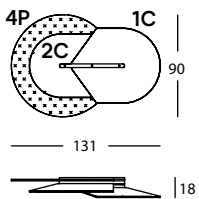

315.F421F
BEETLE CONFIG. 421F

315.F421F
0,14 m³ / 1 Pack. / 11,4 kg

315.3A.4P
BEETLE PANEL 4 PLANO
BEETLE PANEL 4: FLAT
BEETLE PANNEAU 4: PLAT

315.3A.2C
BEETLE PANEL 2 CONCAVO
BEETLE PANEL 2: CONCAVE
BEETLE PANNEAU 2: CONCAVE

315.3A.1C
BEETLE PANEL 1 CONCAVO
BEETLE PANEL 1: CONCAVE
BEETLE PANNEAU 1: CONCAVE

315.3H.F
BEETLE SOPORTE F
BEETLE SUPPORT F
BEETLE SUPPORT F