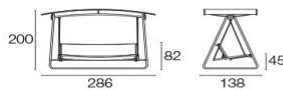

Reel / Rocking Sofa Design / Pio & Tito Toso

Reel is a "rocking sofa" that transforms into a large and comfortable daybed, since the backrest can be easily adjusted according to need. The sunshade which completes it, similarly tilting and adjustable, allows the light to naturally and delicately filter through, ensuring utmost relaxation. The concept underlying Reel's design is the curve, like the curve of a smile inviting you on an intimate and relaxing journey far from the chaos and stress of the everyday life that surrounds us. Reel invites us to play and be gently rocked, in a constant balance between formal continuity, elegance and comfort of use.

Description

Code: **180+C/180**
Typology: **3 Seats Sofas**
Collection: **Reel**

Reclining: Yes
Static Load: 200 Kg
Back Cushion: Yes

Technical Info

Width: **286 cm**
Depth: **138 cm**
Height: **200 cm**
Weight: **84.70 Kg**
Static Load: **200 Kg**

Packaging

Packages: **1**
Pieces for pack: **1**
Dimensions: **260x147x50 cm - 194x21x57 cm**
Volume: **1.910 mc - 0.232 mc**
Polyethylene bag, cardboard box and wooden box

Reel / Rocking Sofa
Design / Pio & Tito Toso