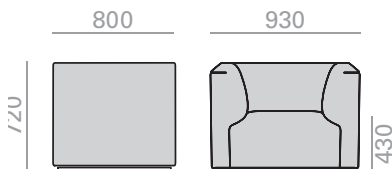

## BU2114

Lounge chair with upholstered seat and backrest and steel plinth base finished in polished chrome, white and black. Piping options are: coordinating with upholstery, white, black or sand color. Optional swivel base.