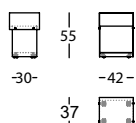

COMBINACIONES DE ACABADO / FINISH COMBINATIONS / COMBINAISONS DE FINITION

	376.89.MO	376.89.CR
TAPA TOP PLATEAU	☐ Metal texturizado mate Matte textured metal Metal texturisé mat	☒ Brillo espejo Mirror shine Éclat du miroir
BASE	☐ Metal texturizado mate Matte textured metal Metal texturisé mat	☐ Metal texturizado mate Matte textured metal Metal texturisé mat

376.89.MO

SETA CARRITO TEXTURIZADO MONOCOLOR
SETA TROLLEY TEXTURED MONOCOLOUR
SETA CHARIOT TEXTURÉ MONOCOLOR

0,14 m² / 1 Pack. / 20 kg